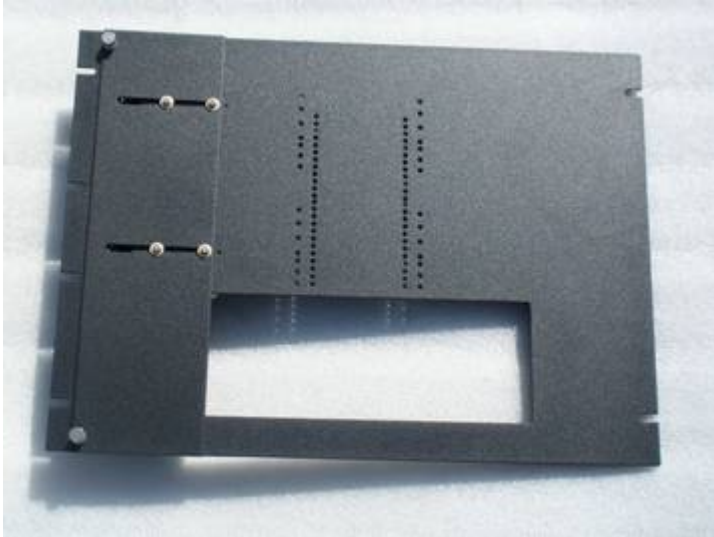

Q-2050-RK Triple-Hinged Rackmount Kit for 17" and 19" Monitors

Figure 1. Front view with thumbnail screws inserted.

Figure 2. Front view with thumbscrews removed to show the triple-hinge.

Figure 3. Front view with 19" monitor

Figure 4. Rackmounted 17" monitor swung open from rack