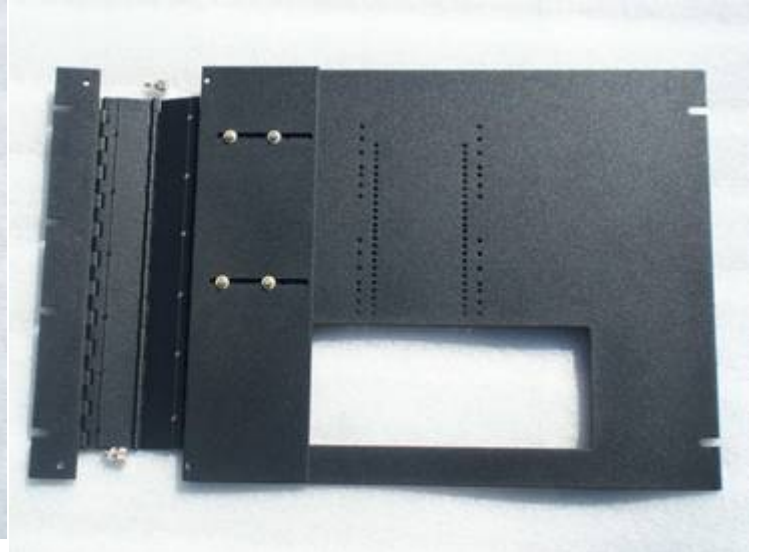

Q-2050-RK Triple-Hinged Rackmount Kit for 17" and 19" Monitors

Figure 1. Front view with thumbnail screws inserted.

Figure 2. Front view with thumbscrews removed to show the triple-hinge.

Figure 3. Front view with 19" monitor

Figure 4. Rackmounted 17" monitor swung open from rack