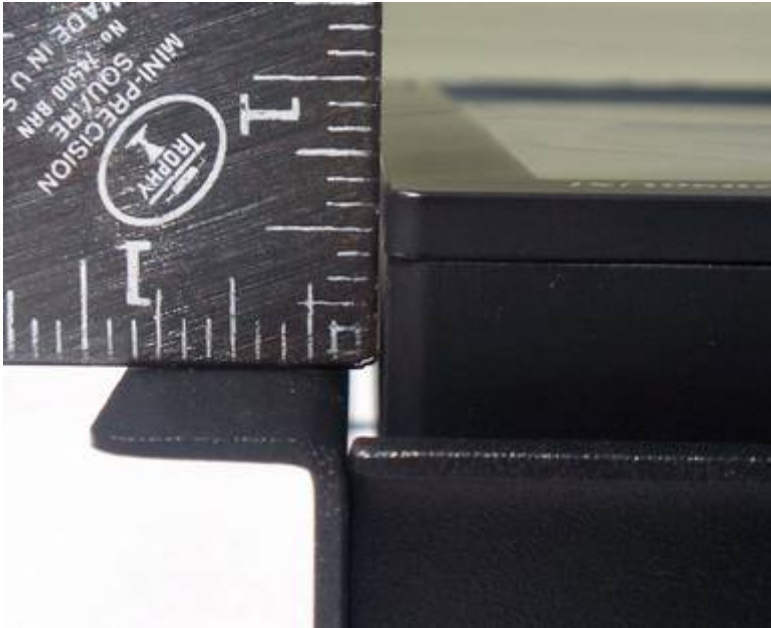

Q-2020-RK Assembled with the Elotouch 2020L (NEC 2090UXi-BK with touchscreen) 20" monitor

Front view 1

Front view 2

Rear view 1

Rear view 2

Offset with respect to the mounting flange is about $5/8$ ".

Bottom view