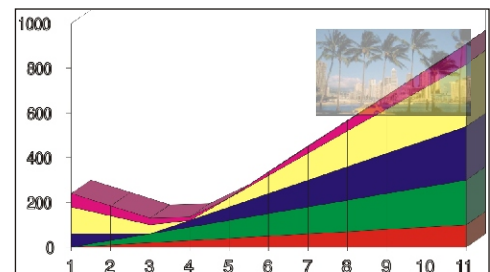

Translucent PiP

(Work on the computer while watching TV or Vice Versa)

Combine the TVP-1000 with Pioneer's third generation plasmas to make the most advanced Presentation and Multimedia Display Solution!

The TVP-1000 provides enhanced functionality to Pioneer plasmas for a myriad of applications including conference rooms, boardrooms, video conferencing, training facilities, broadcast and video production, home entertainment and more.

Features

- Integrated TV Tuner, Scaler, Switcher.
- Multimedia Inputs: RF Input, Video/S-Video Input, Computer/Component Input.
- Compatible with 1080i, 720p, 480p, VGA, SVGA, XGA input resolutions.
- Hi-Res PiP capabilities such as Side-by-Side images, Translucent PiP, Multi-image PiP.
- MAD™ (Motion Adaptive De-Interlacing) provides superior image enhancements.
- Adaptive 4H comb filtering with Y/C processing produces exceptionally high quality images with image enhancement and noise suppression.
- RS-232, IR, Contact Closure Control.

Specifications subject to change without notice. All trademarks and copyrights are the property of their respective owners. Images are simulated.

300 Buckelew Avenue Suite 201, Jamesburg, NJ 08831
Voice: (732) 656-9026 Fax: (732) 656-9685
www.auroramultimedia.com