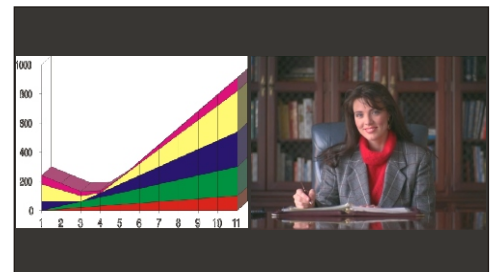

TVP-1000

Pioneer Plasma TV Tuner & More

+

=

Adjustable PiP - Size and Position

=

Side-by-Side Images
(Perfect for Video Conferencing)

=

Multiple PiP Images

=

Translucent PiP

(Work on the computer while watching TV or Vice Versa)

Combine the TVP-1000 with Pioneer's third generation plasmas to make the most advanced Presentation and Multimedia Display Solution!