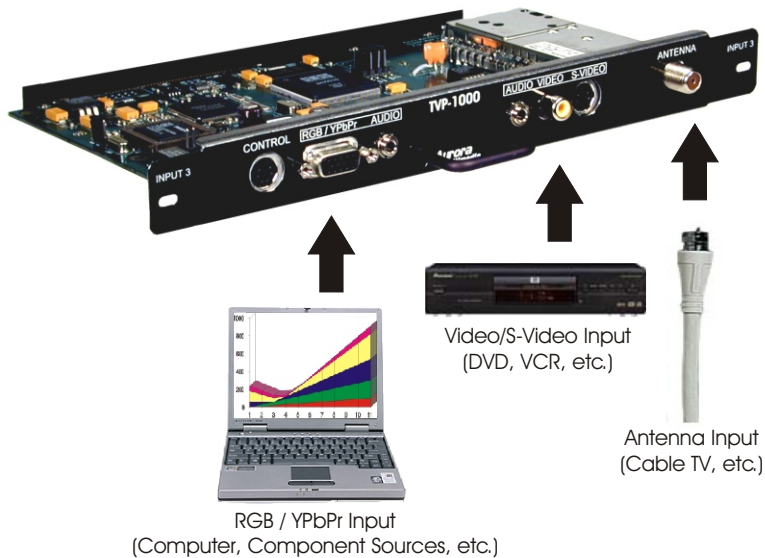

TVP-1000

Pioneer Plasma TV Tuner & More

+

=

Adjustable PiP - Size and Position

=

Side-by-Side Images
(Perfect for Video Conferencing)

=

Multiple PiP Images

=

Translucent PiP

(Work on the computer while watching TV or Vice Versa)

Combine the TVP-1000 with Pioneer's third generation plasmas to make the most advanced Presentation and Multimedia Display Solution!

The TVP-1000 provides enhanced functionality to Pioneer plasmas for a myriad of applications including conference rooms, boardrooms, video conferencing, training facilities, broadcast and video production, home entertainment and more.

Features

- ▶ Integrated TV Tuner, Scaler, Switcher.
- ▶ Multimedia Inputs: RF Input, Video/S-Video Input, Computer/Component Input.
- ▶ Compatible with 1080i, 720p, 480p, VGA, SVGA, XGA input resolutions.
- ▶ Hi-Res PiP capabilities such as Side-by-Side images, Translucent PiP, Multi-image PiP.
- ▶ MAD™ (Motion Adaptive De-Interlacing) provides superior image enhancements.
- ▶ Adaptive 4H comb filtering with Y/C processing produces exceptionally high quality images with image enhancement and noise suppression.
- ▶ RS-232, IR, Contact Closure Control.