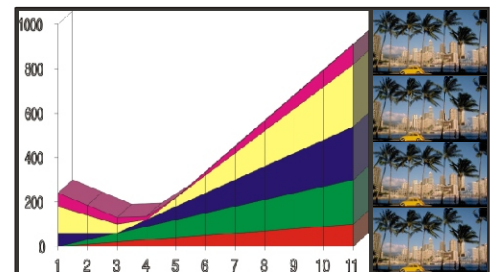

TVP-1000

Pioneer Plasma TV Tuner & More

+

=

Adjustable PiP - Size and Position

=

Side-by-Side Images
(Perfect for Video Conferencing)

=